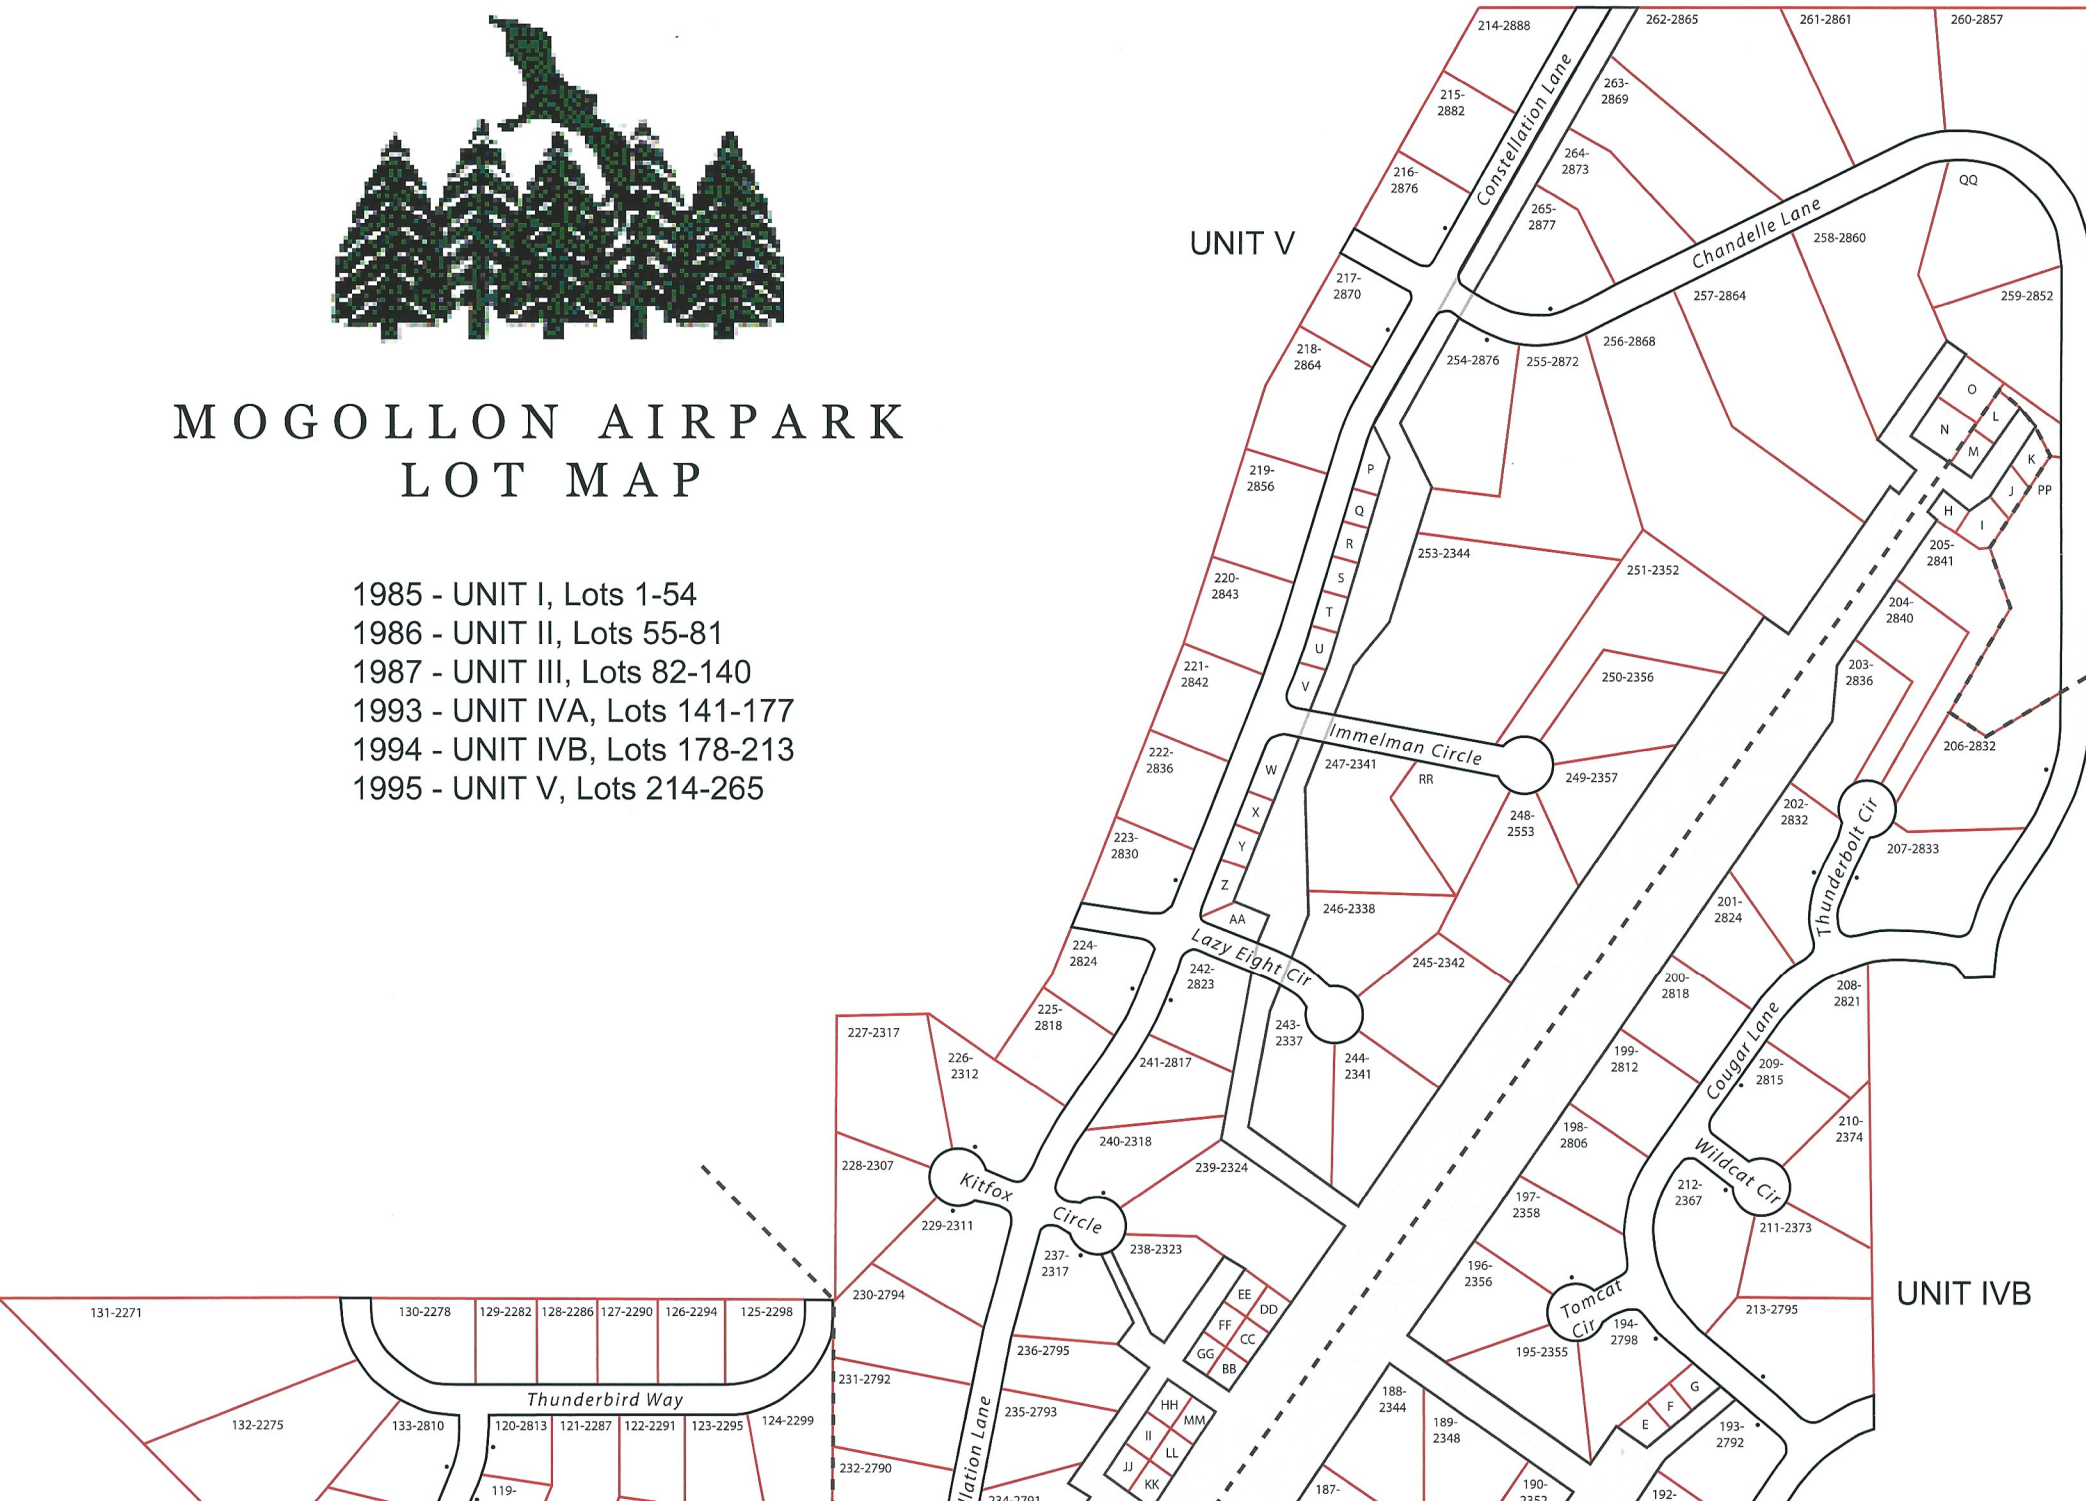

MOGOLLON AIRPARK LOT MAP

- 1985 - UNIT I, Lots 1-54
- 1986 - UNIT II, Lots 55-81
- 1987 - UNIT III, Lots 82-140
- 1993 - UNIT IVA, Lots 141-177
- 1994 - UNIT IVB, Lots 178-213
- 1995 - UNIT V, Lots 214-265

UNIT III

UNIT IVA

UNIT II

KEY

241-2817
lot #-street #

dot placement denotes street #'s
associated street

Airpark Drive

UNIT I