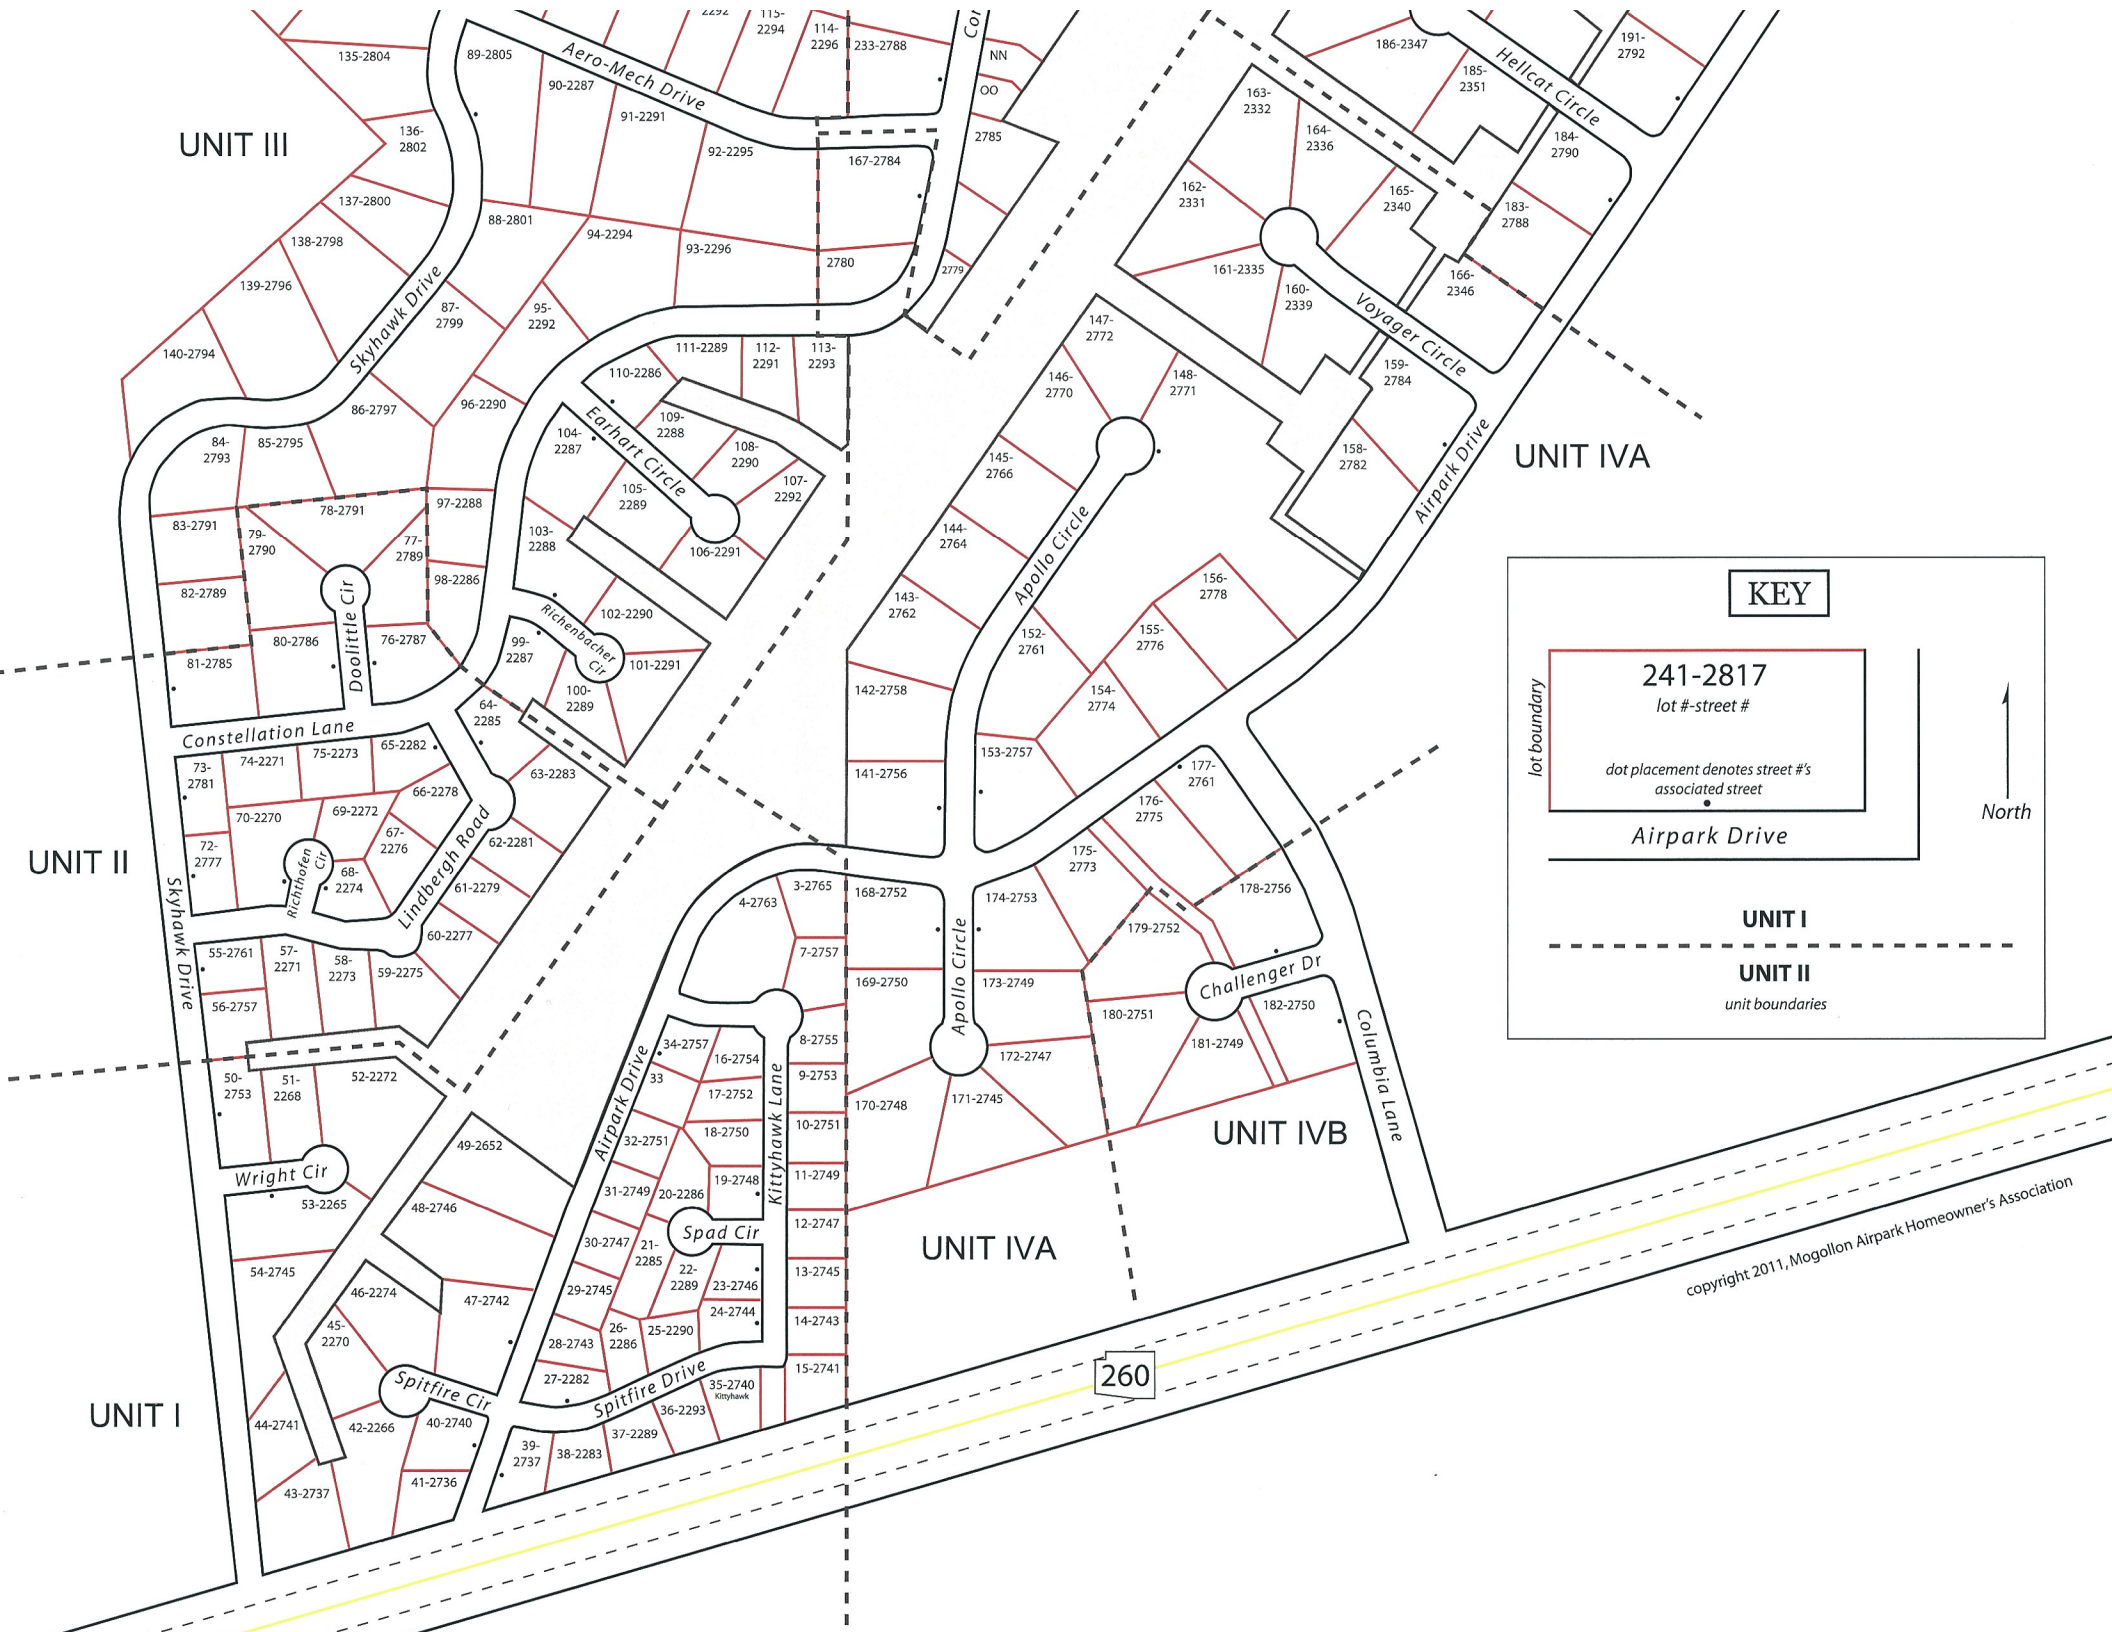

MOGOLLON AIRPARK LOT MAP

- 1985 - UNIT I, Lots 1-54
- 1986 - UNIT II, Lots 55-81
- 1987 - UNIT III, Lots 82-140
- 1993 - UNIT IVA, Lots 141-177
- 1994 - UNIT IVB, Lots 178-213
- 1995 - UNIT V, Lots 214-265

UNIT III

UNIT IVA

UNIT II

KEY

241-2817
lot #-street #

dot placement denotes street #'s
associated street

Airpark Drive

UNIT I

UNIT II

unit boundaries

copyright 2011, Mogollon Airpark Homeowner's Association

260